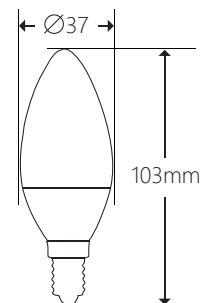

5 Watt Candle LED Bulb

AVAILABLE IN B15, B22, E14 & E27 LAMP FITTINGS.

The Lightwell Silverline range of bulbs are dimmable as standard and are direct replacements for 40-50W halogen equivalents. Whilst producing the same level of brightness as traditional light bulbs these 5 Watt LED bulbs are designed to reduce energy consumption by up to 90%. These lamps achieve the optimum balance between light output and longevity to deliver long-life performance.

Application

Hotels, Offices, Schools, Outdoor, Hospitals, Home and Domestic.

Code	Base	Dimensions	Beam	Lumens	Power	Equivalent	Colour	Kelvin	Dimmable
B15/CAN/5W/WWD	B15	ø37mm*103mm	160°	380	5W	40W	Warm White	2700K	Yes
B15/CAN/5W/CWD	B15	ø37mm*103mm	160°	380	5W	40W	Cool White	6000K	Yes
B22/CAN/5W/WWD	B22	ø37mm*103mm	160°	380	5W	40W	Warm White	2700K	Yes
B22/CAN/5W/CWD	B22	ø37mm*103mm	160°	380	5W	40W	Cool White	6000K	Yes
E14/CAN/5W/WWD	E14	ø37mm*103mm	160°	380	5W	40W	Warm White	2700K	Yes
E14/CAN/5W/CWD	E14	ø37mm*103mm	160°	380	5W	40W	Cool White	6000K	Yes
E27/CAN/5W/WWD	E27	ø37mm*103mm	160°	380	5W	40W	Warm White	2700K	Yes
E27/CAN/5W/CWD	E27	ø37mm*103mm	160°	380	5W	40W	Cool White	6000K	Yes

PRODUCT SPEC

Lumens: 380

Equivalent To: 40W

Dimensions: Ø37x103mm

Light Colour: 2700k / 6000k

Input Voltage: 240V

Base: B15, B22, E14, E27

Type: LED